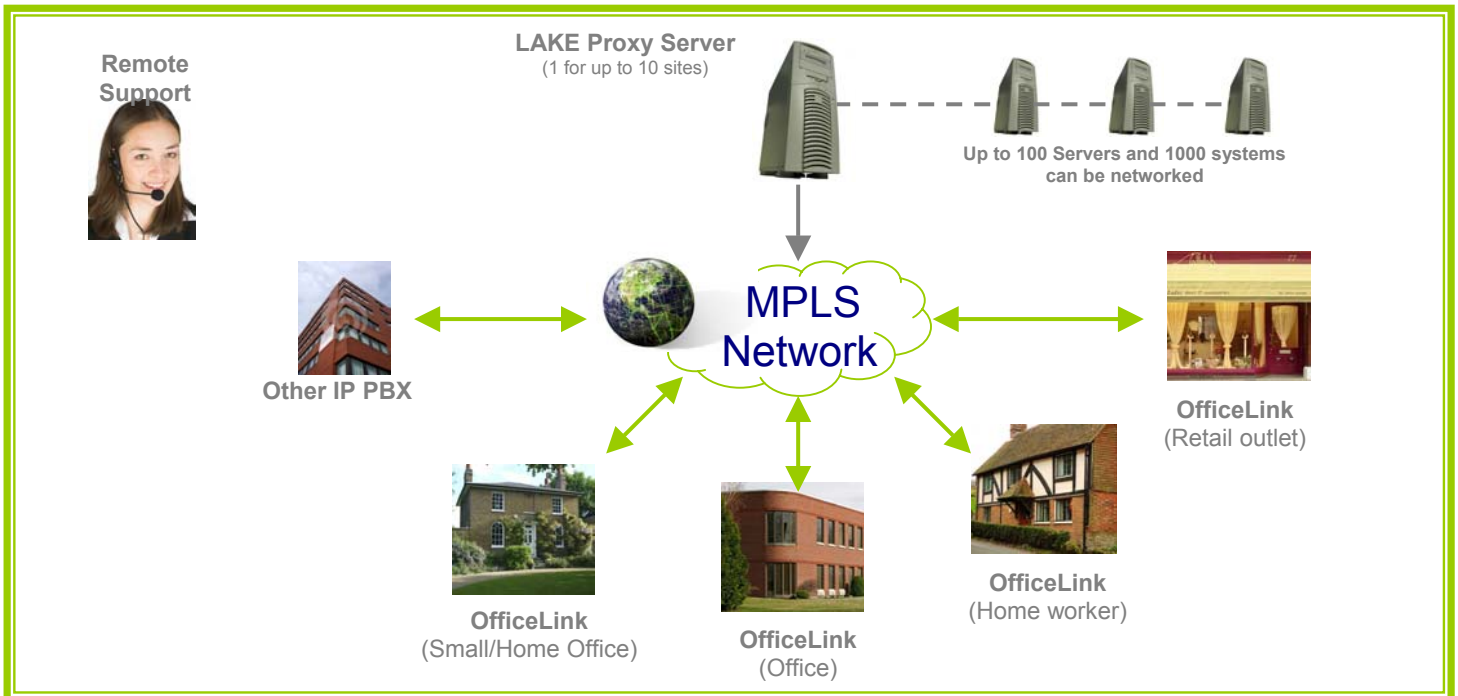

OfficeLink Private Managed Office

In this example, the *OfficeLink* system will deliver

Voice	Data	Voice over IP	Components
<ul style="list-style-type: none"> ✓ PBX ✓ Hands-free ✓ Menu driven interface ✓ Programmable keys ✓ Caller ID ✓ Voicemail ✓ Auto Attendant ✓ Custom Call Routing 	<ul style="list-style-type: none"> ✓ Internet Access ✓ LAN Connectivity ✓ WLAN Connectivity ✓ Security and Firewall ✓ Integrated ADSL modem 	<ul style="list-style-type: none"> ✓ FREE calls between all sites ✓ Quality of Service on all calls ✓ Extension to Extension dialling between systems ✓ Networking up to 1,000 systems 	<ul style="list-style-type: none"> ✓ OfficeLink ✓ OfficeLink IP Module ✓ LAKE Proxy server ✓ MPLS QoS enabled IP connections ✓ PSTN/ISTN