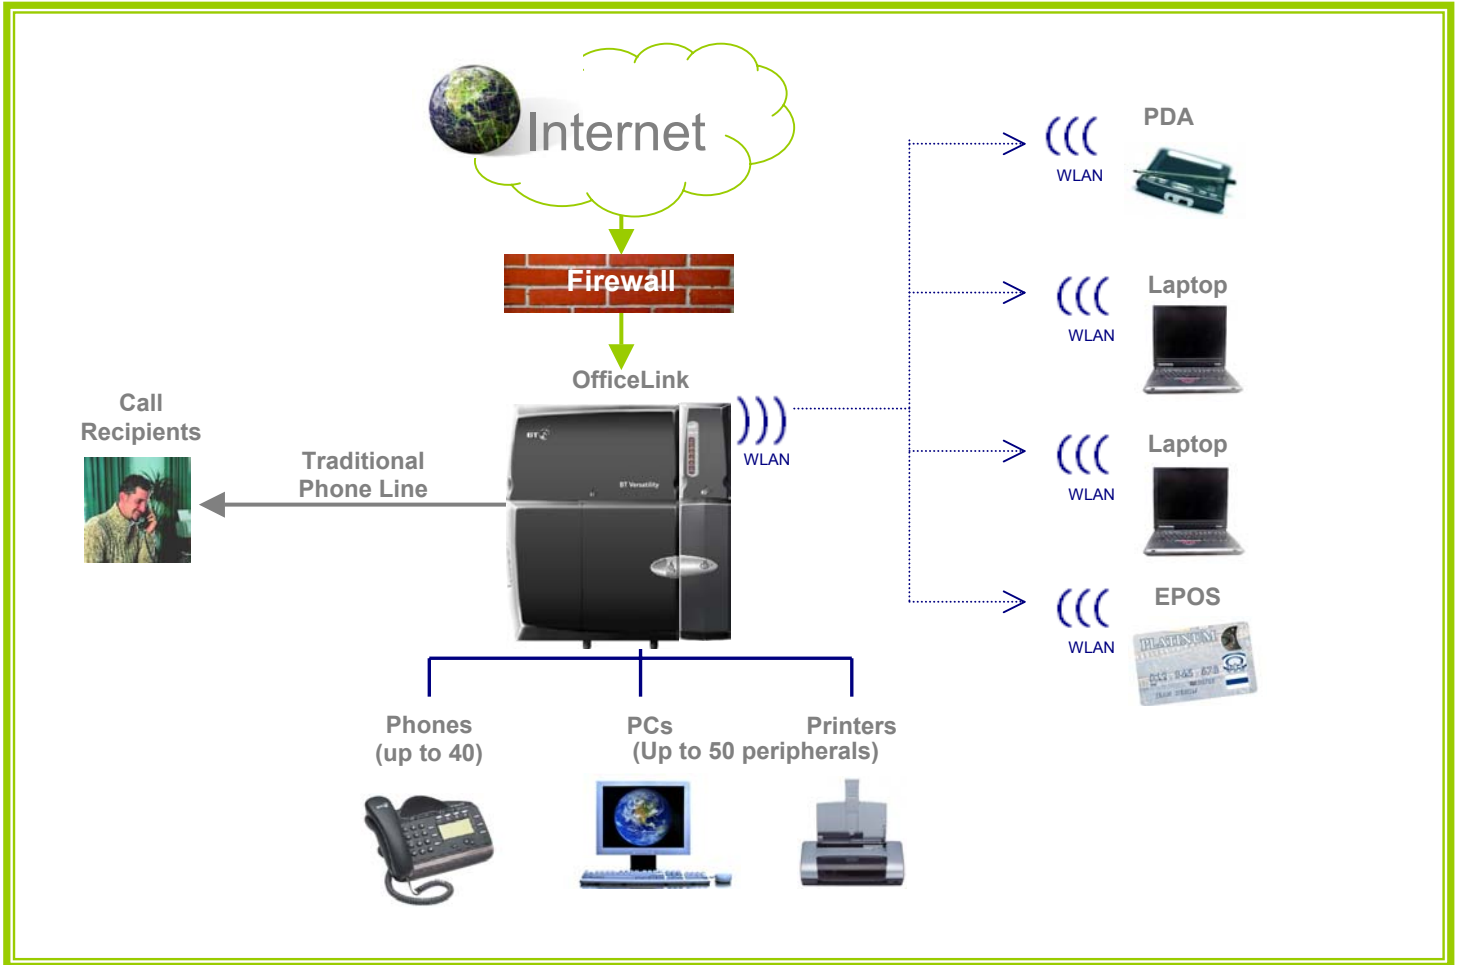

OfficeLink - Voice & Data Solution

In this example, the *OfficeLink system* will deliver...

Voice	Data	Voice over IP	Components
<ul style="list-style-type: none"> ✓ PBX application ✓ Hands-free ✓ Menu driven interface ✓ Programmable keys ✓ Caller ID ✓ Voicemail ✓ Auto Attendant ✓ Custom Call Routing 	<ul style="list-style-type: none"> ✓ Internet Access via ADSL and/or ISDN back-up ✓ LAN Connectivity (up to 50 PC's) ✓ WLAN Connectivity (up to 50 PC's) ✓ Security and Firewall ✓ Integrated ADSL Modem 	<ul style="list-style-type: none"> ✓ See solution 2,3 & 4 	<ul style="list-style-type: none"> ✓ OfficeLink ✓ OfficeLink IP Module ✓ Broadband Connection ✓ PSTN/ISDN connection